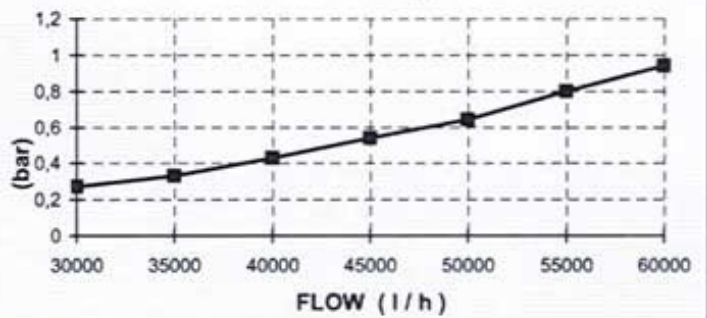

CINTROPUR[®] NW 75

SLEEVES 5, 10, 25, 50 & 100 µm

PERTE DE CHARGE - DRUKVERLIES - DRUCKVERLUST
PRESSURE DROP - PERDIDA DE CARGA

SLEEVE 5 µm

SLEEVE 10 µm

SLEEVE 25 µm

SLEEVE 50 µm

SLEEVE 100 µm