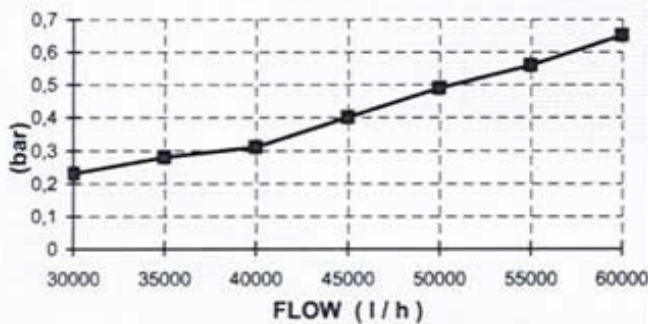

CINTROPUR[®] NW 75

SLEEVES 5, 10, 25, 50 & 100 µm

PERTE DE CHARGE - DRUKVERLIES - DRUCKVERLUST
PRESSURE DROP - PERDIDA DE CARGA

SLEEVE 5 µm

SLEEVE 10 µm

SLEEVE 25 µm

SLEEVE 50 µm

SLEEVE 100 µm