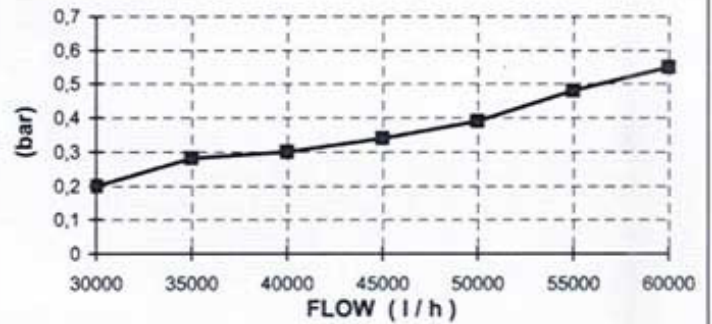

CINTROPUR[®] NW 75

SLEEVES 5, 10, 25, 50 & 100 µm

PERTE DE CHARGE - DRUKVERLIES - DRUCKVERLUST
PRESSURE DROP - PERDIDA DE CARGA

SLEEVE 5 µm

SLEEVE 10 µm

SLEEVE 25 µm

SLEEVE 50 µm

SLEEVE 100 µm