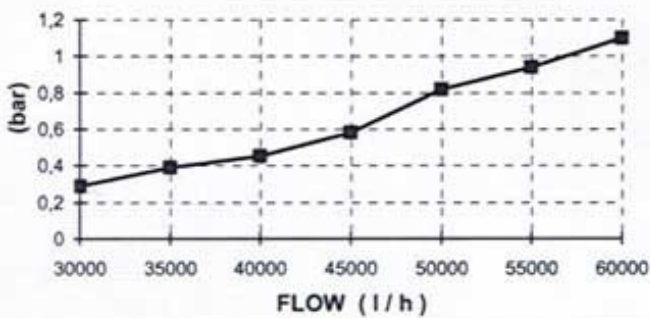

CINTROPUR[®] NW 75

SLEEVES 5, 10, 25, 50 & 100 µm

PERTE DE CHARGE - DRUKVERLIES - DRUCKVERLUST
PRESSURE DROP - PERDIDA DE CARGA

SLEEVE 5 µm

SLEEVE 10 µm

SLEEVE 25 µm

SLEEVE 50 µm

SLEEVE 100 µm